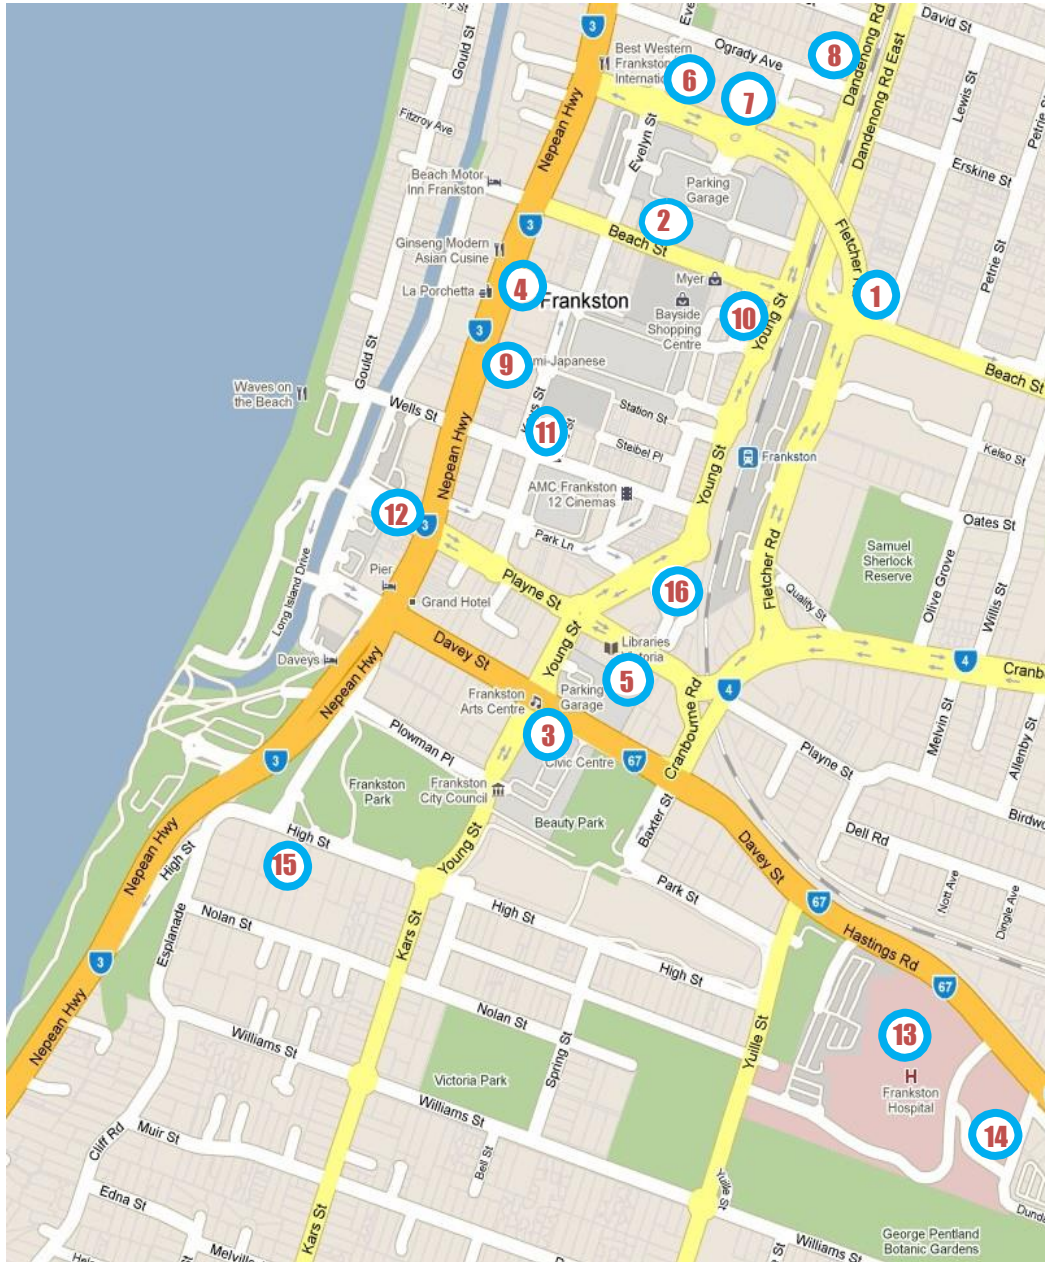

# Services available around the Frankston Town Centre

- 1 Community Support Frankston**  
35 Beach Street, Frankston  
Phone: 9783 7284  
Mon/Tue/Wed/Fri: 9:30am-3.30pm  
Thursday: 12:00pm-3.30pm
- 2 Centrelink**  
28 Beach Street, Frankston  
(Inside Bayside Shopping Centre)  
Phone: 132 468  
Monday-Friday: 8:30am – 4:30pm
- 3 Frankston City Council**  
30 Davey Street, Frankston  
Phone: 1300 322 322  
Monday-Friday: 8:30am – 5:00pm
- 4 DFFS (Public Housing / Bond)**  
431 Nepean Hwy, Frankston  
Phone: (03) 9784 3100  
Monday-Friday: 8.45am – 5:00pm
- 5 Frankston Library**  
60 Playne Street, Frankston  
Phone: 9784 1020  
**Frankston Youth Services**  
60A Playne Street, Frankston  
Phone: 9768 1366
- 6 Frankston Police Station**  
15 Fletcher Road, Frankston  
Phone: 9784 5555 (Open 24 hrs)  
**Ring 000 in an emergency**
- 7 Frankston Magistrates' Court**  
15 Fletcher Road, Frankston  
Phone: 9784 5777 (Switchboard)  
Monday-Friday: 9:00am – 4:30pm
- 8 Victorian Legal Aid**  
34 Dandenong Road West,  
Frankston  
Phone: 9784 5222  
Monday-Friday: 8:45am – 5:15pm
- 9 Peninsula Community Legal Centre**  
441 Nepean Highway, Frankston  
Monday-Friday: 9:00am – 5:00pm
- 10 Salvocare Eastern (Crisis Centre)**  
37 Ross Smith Avenue, Frankston  
Phone: 9784 5000 or 1800 825 955  
Monday-Friday: 9:00am–5:00pm  
**Sharps (HIV/AIDS Prevention)**  
20 Young Street, Frankston  
Phone: 9784 7409 or 1800 642 287  
Monday-Friday: 9:00am-5:00pm  
- **Mobile Outreach Service**  
Every evening 5:00pm – 9:00am
- 11 The Orange Door/Family Services**  
Level 1/60-64 Wells Street,  
Frankston  
Phone: 9770 0341
- 12 Comfort Station Showers**  
6R Playne Street, Frankston
- 13 Frankston Hospital**  
2 Hastings Road, Frankston  
Phone: 9784 7777  
Emergency open 24 hours
- 14 Frankston Integrated Health**  
2 Hastings Road, Frankston  
Ph: 9784 8100 (9784 8184 Dental)  
Monday-Friday: 9:00am – 5:00pm
- 15 High Street Uniting Church**  
16-18 High Street, Frankston
- 16 Food Trucks (Free Meals)**  
Young Street Carpark Frankston  
(next to Tasman Meats)  
(Refer to "Where to Find Food Assistance Brochure" for days and times)